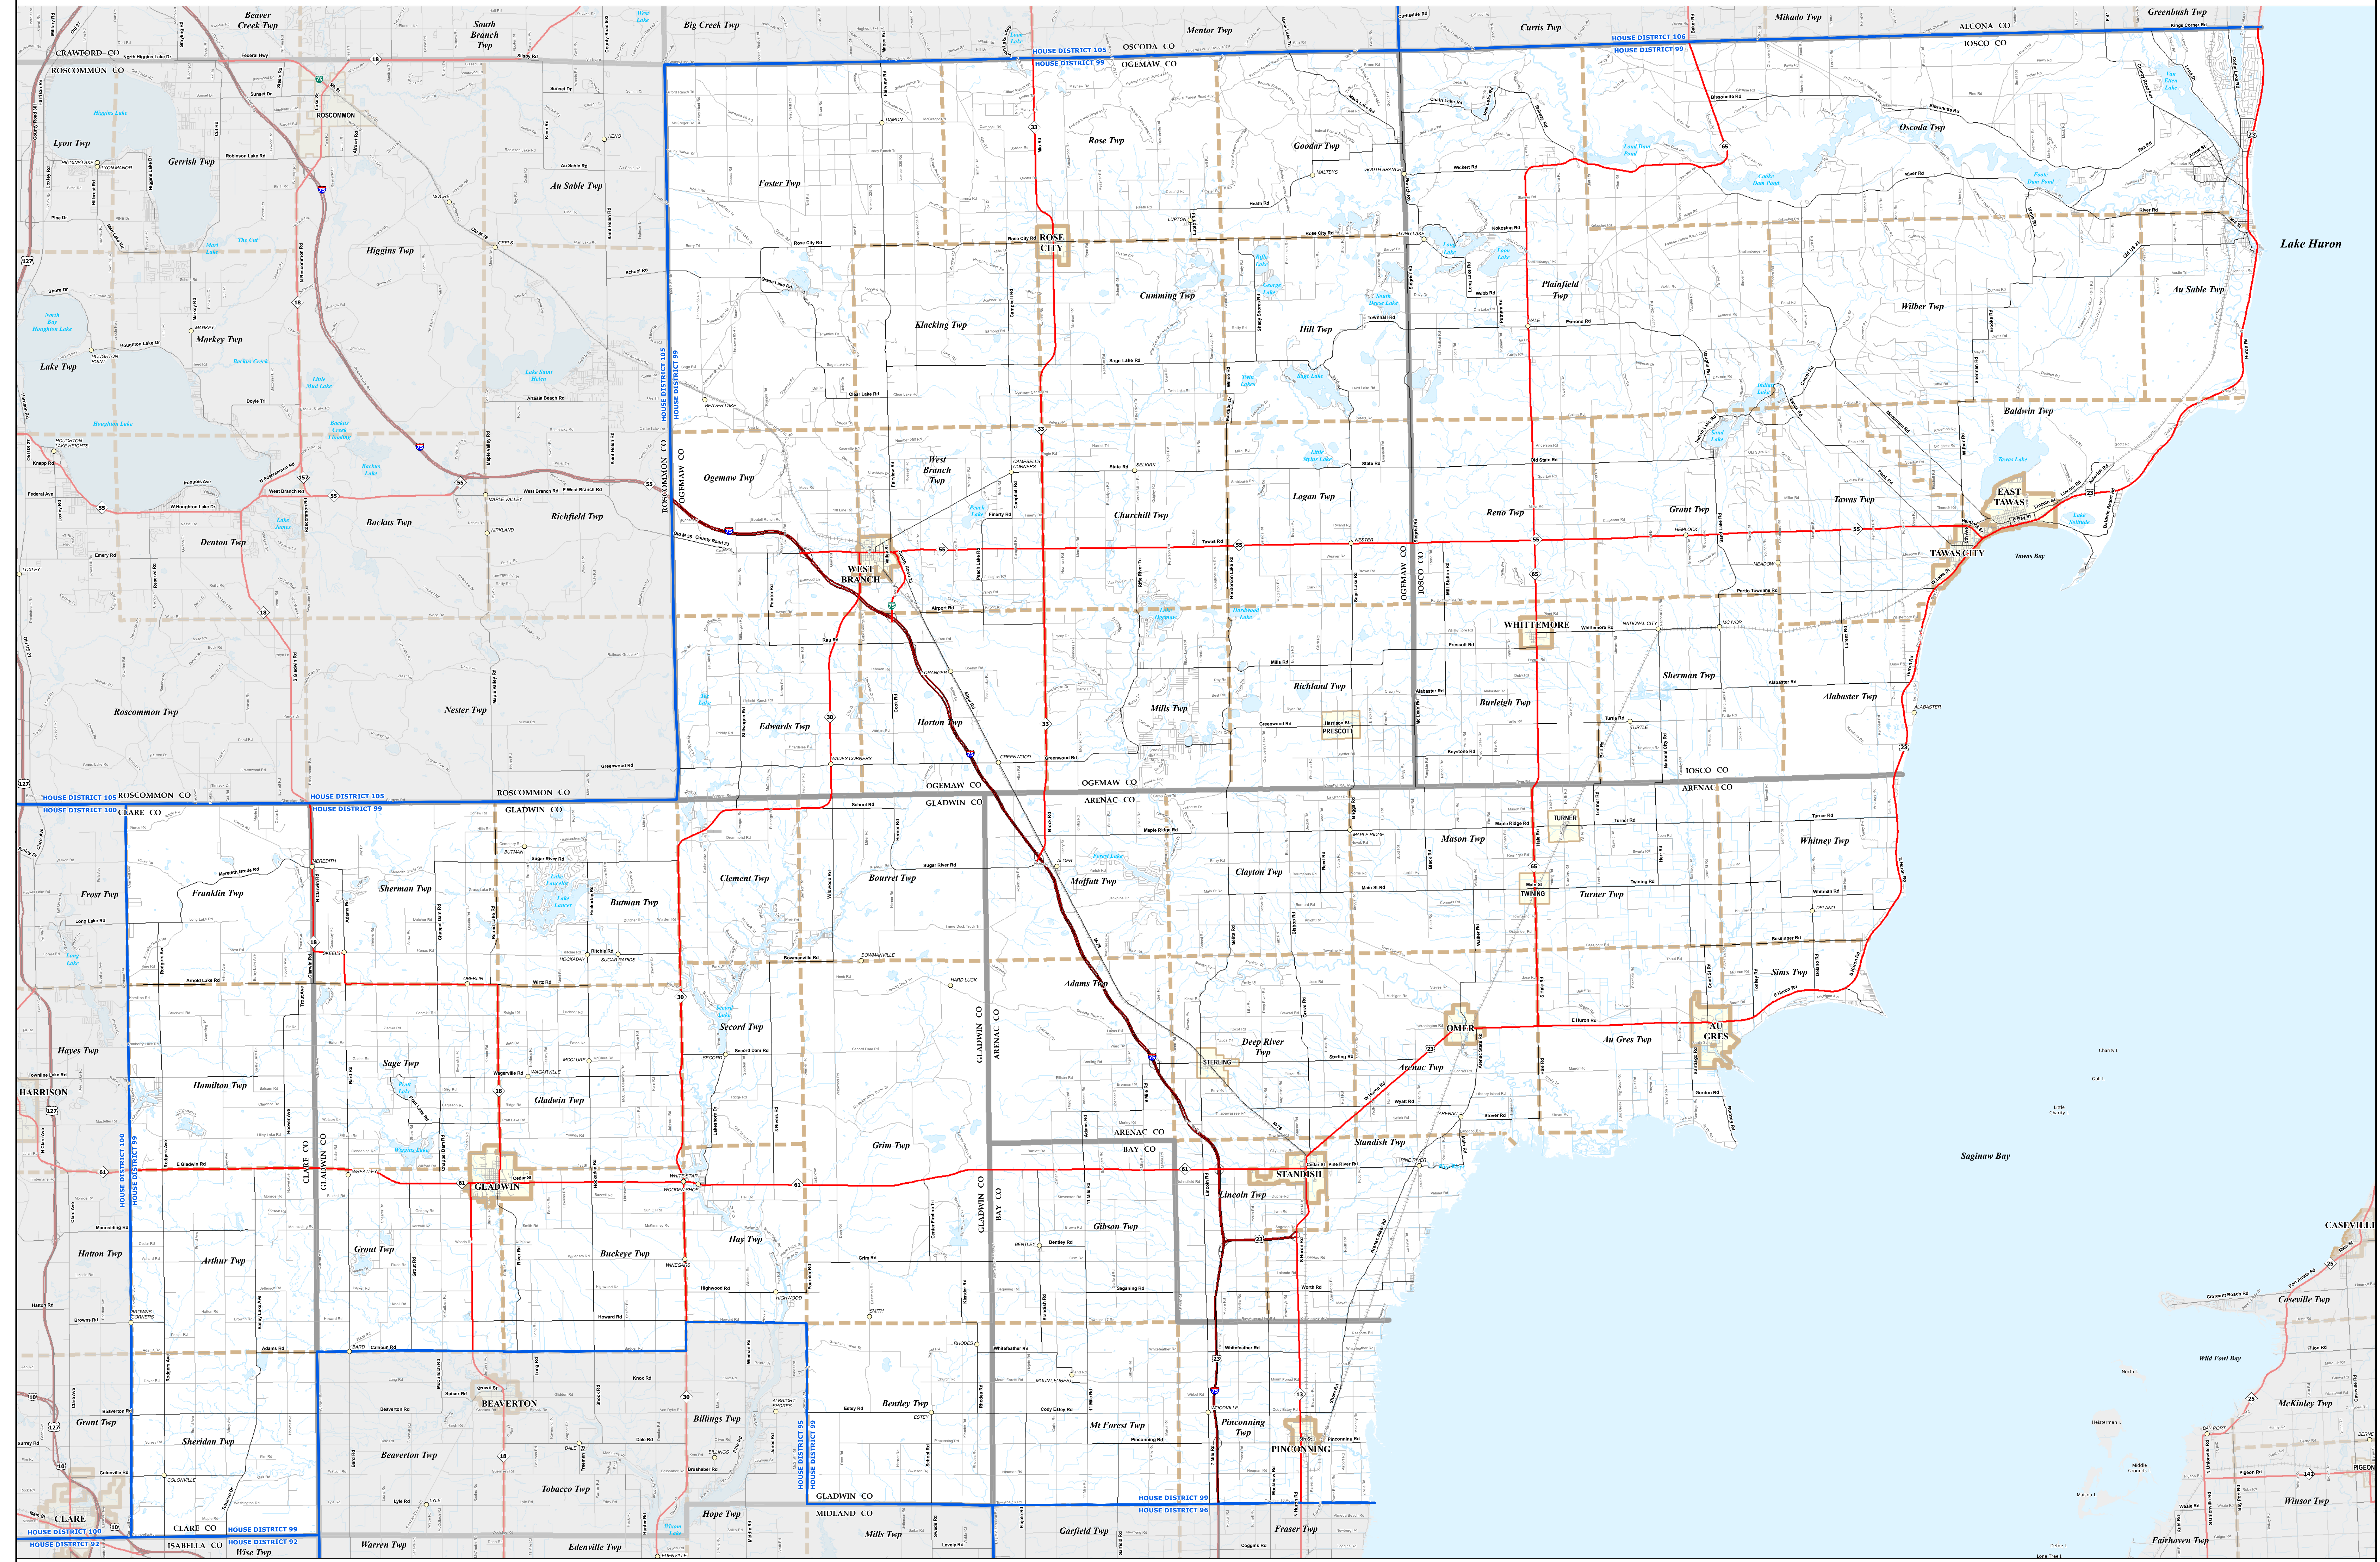

MICHIGAN STATE HOUSE DISTRICT 99

2021 Apportionment Plan

Legend

House District	Township	Freeway	Railroad
City	County	Highway	Water Feature
Village	State	Primary Road	River, Stream, or Drain
Unincorporated Place		Local Road	

0 1 2 Miles